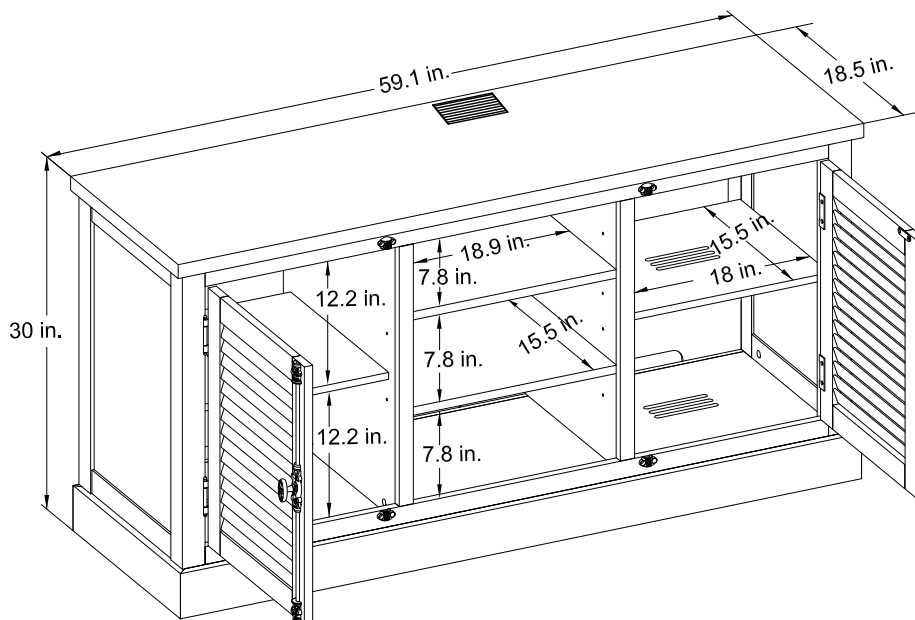

### Finish: Generation Cherry

OVERALL PRODUCT SIZE(in inches)  
TV Stand:59.1"(W)\*18.5"(D)\*30"(H)

## MAXIMUM WEIGHT CAPACITIES